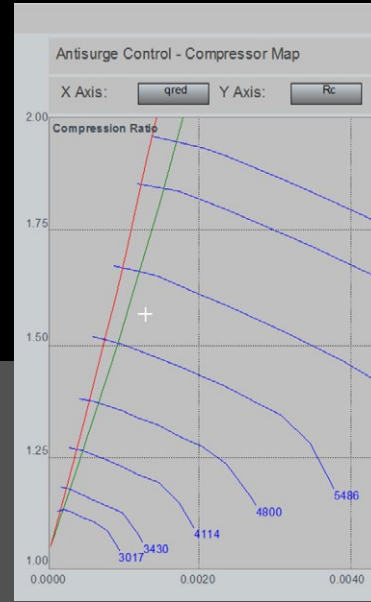

HMI Libraries and Graphic Displays

- CCC Faceplates
- CCC Compressor and Turbine Maps

designed for ease of operation directly within Station HMI displays.

LEVEL 2
SUPERVISORY CONTROL

Experion Operator Stations CCC Engineering Station