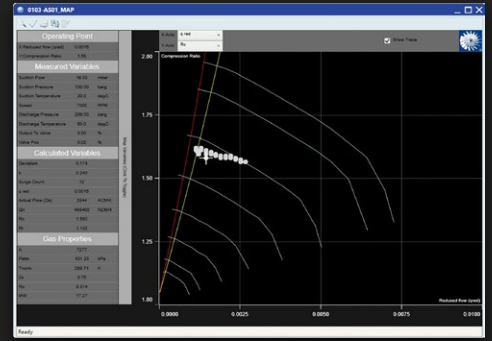

CCC Inside™ is designed for seamless integration with Yokogawa's CENTUM VP FCS, enabling you to run CCC control applications directly from Yokogawa's hardware. With CCC Inside™, you can streamline operations and empower more personnel to manage your equipment. Plus, you get access to our knowledgeable field engineers — over 150 turbomachinery experts around the world who are ready to offer support.