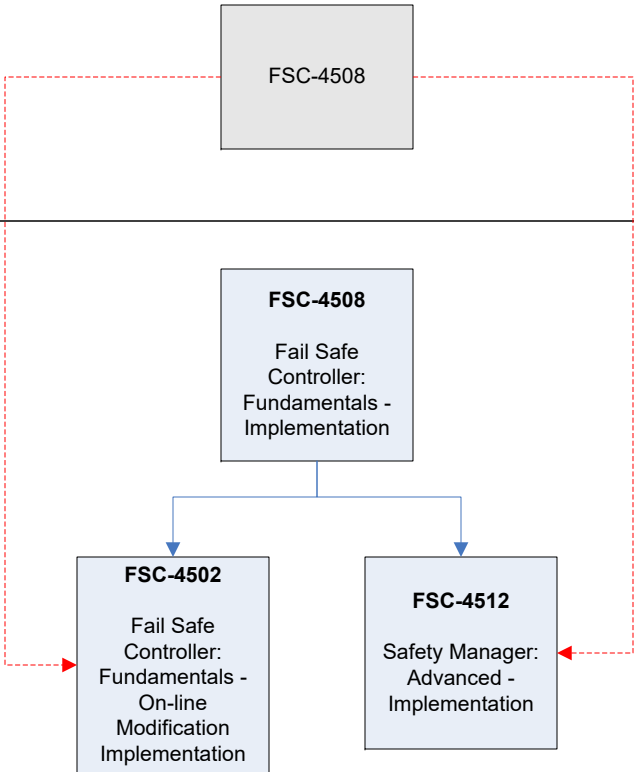

Fail Safe Controller – Overview Courses Flow Chart

Pre-requisite
Courses

Overview

FSC-4501
Fail Safe Controller:
Fundamentals -
Managers Overview

Fail Safe Controller – Implementation Courses Flow Chart

Pre-requisite Courses

Implementation

Fail Safe Controller – Maintenance Courses Flow Chart

**Pre-requisite
Courses**

FSC-4505

Fail Safe Controller:
Fundamentals -
Maintenance

Mainenance