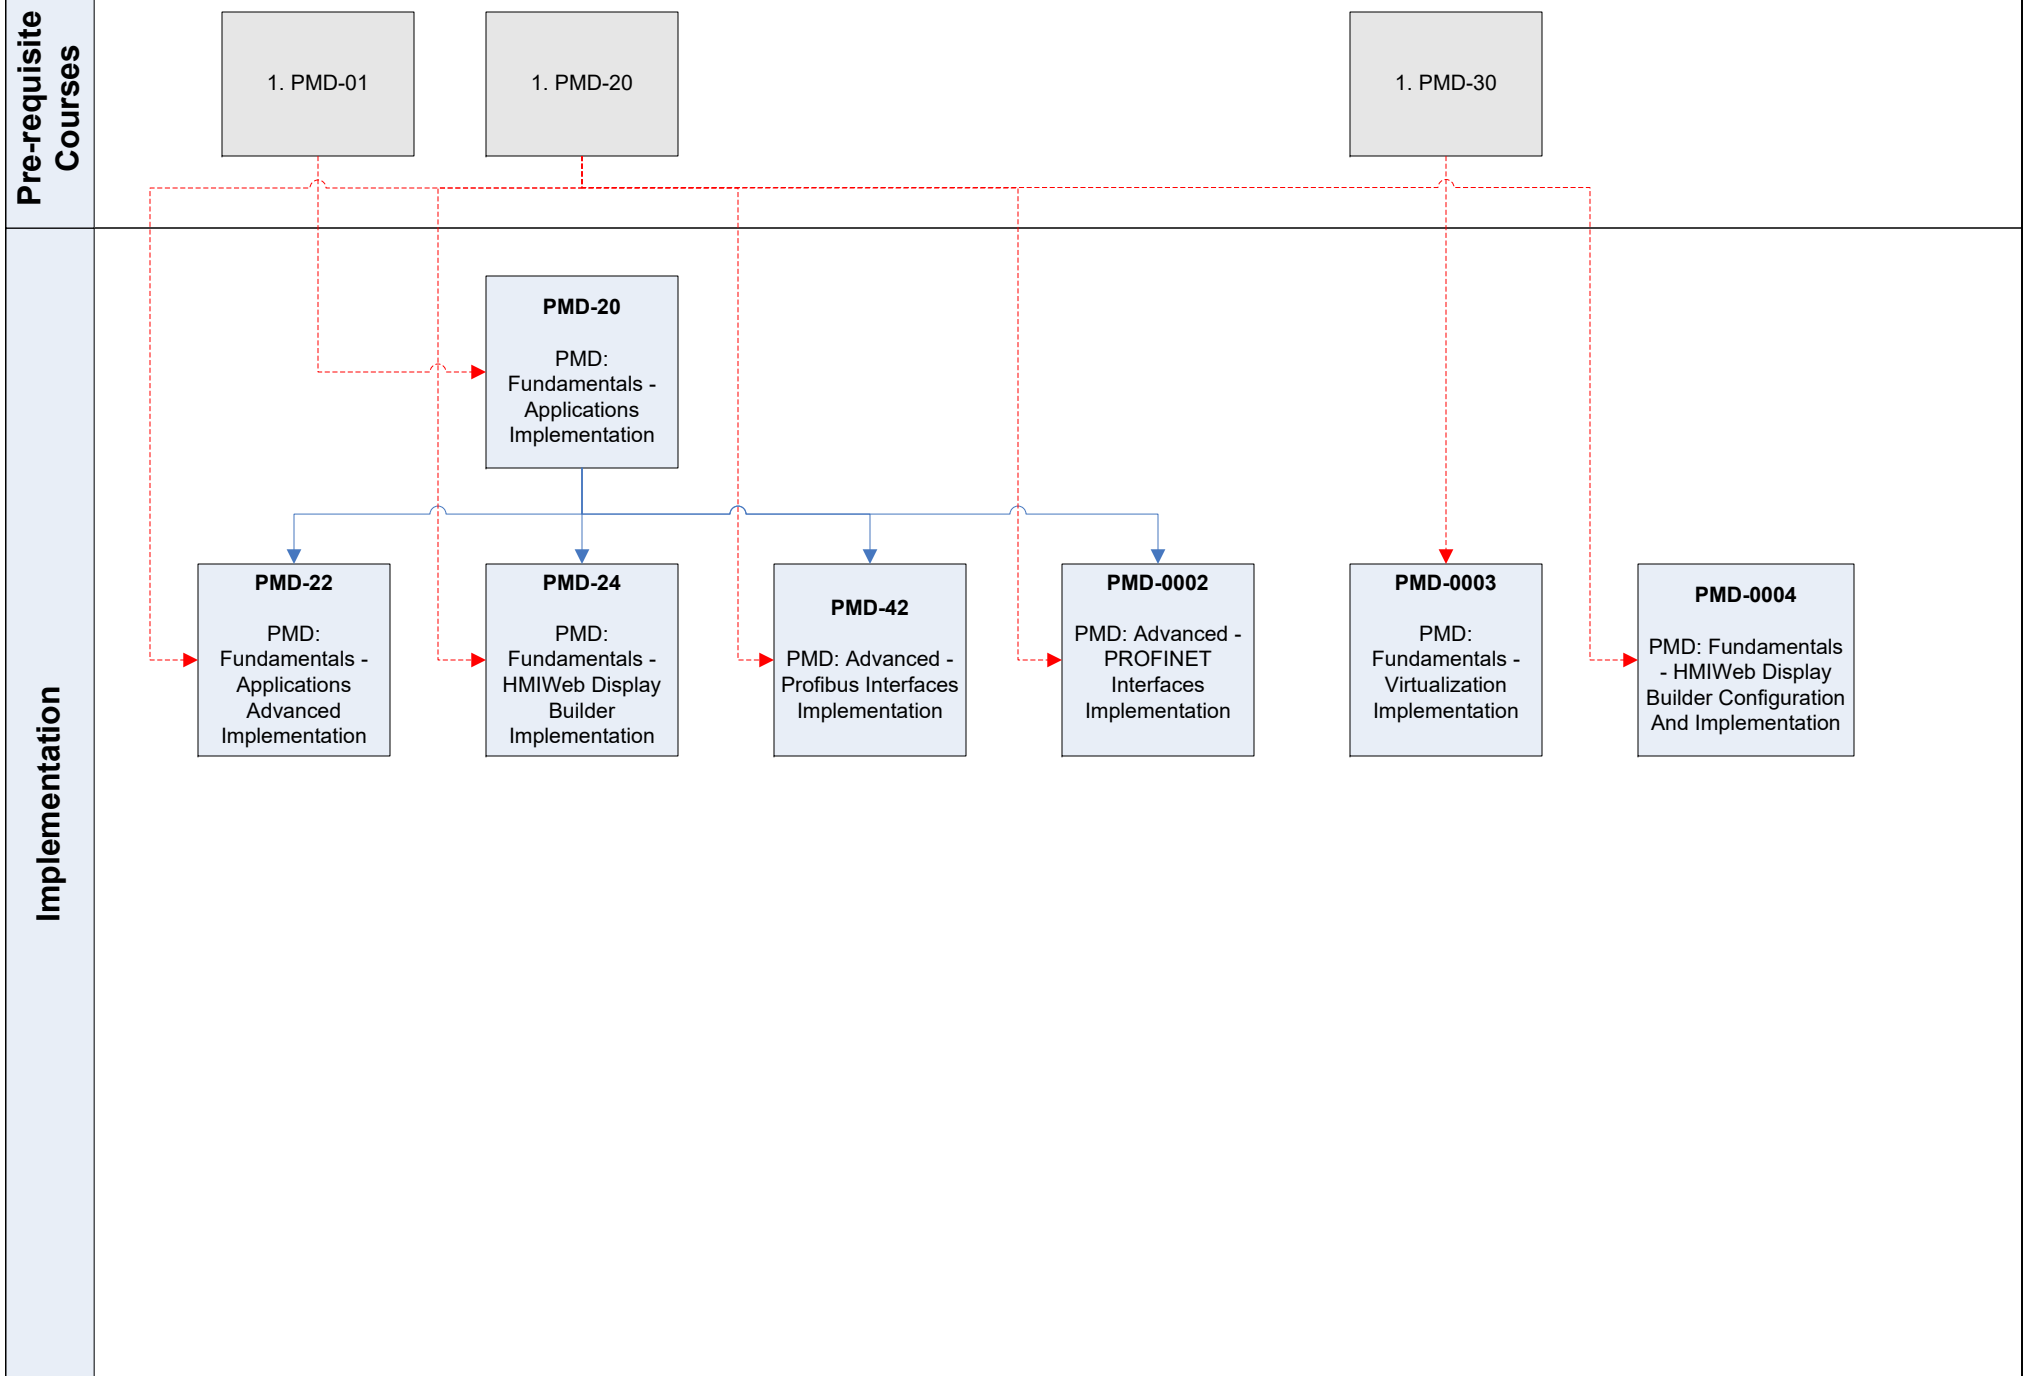

PMD – Overview Courses Flow Chart

**Pre-requisite
Courses**

1. PMD-20

Overview

PMD-0001
PMD:
Fundamentals -
New Releases
Features Overview

PMD-70
PMD:
Fundamentals –
New Features of
TotalPlant Alcont -
PMD Upgrade
Overview

PMD – Implementation Courses Flow Chart

PMD – Operation Courses Flow Chart

Pre-requisite
Courses

Operation

PMD-01
PMD:
Fundamentals -
User Operation

PMD – Maintenance Courses Flow Chart

Pre-requisite
Courses

1. PMD-20

1. PMD-20 and
2. PMD-30

PMD-30

PMD:
Fundamentals -
Maintenance

PMD-32

PMD: Advanced -
Maintenance

Maintenance