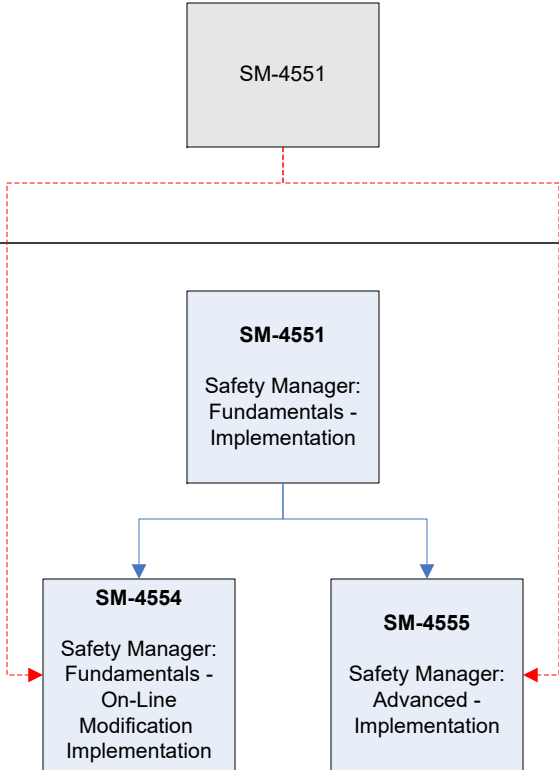

# Safety Manager – Overview Courses Flow Chart

Pre-requisite  
Courses

Overview

**SM-4553**

Safety Manager:  
Fundamentals -  
Overview

# Safety Manager – Implementation Courses Flow Chart

Pre-requisite  
Courses

Implementation

# Safety Manager – Operation Courses Flow Chart

Pre-requisite  
Courses

Operation

**SM-4552**

Safety Manager:  
Fundamentals -  
Operation